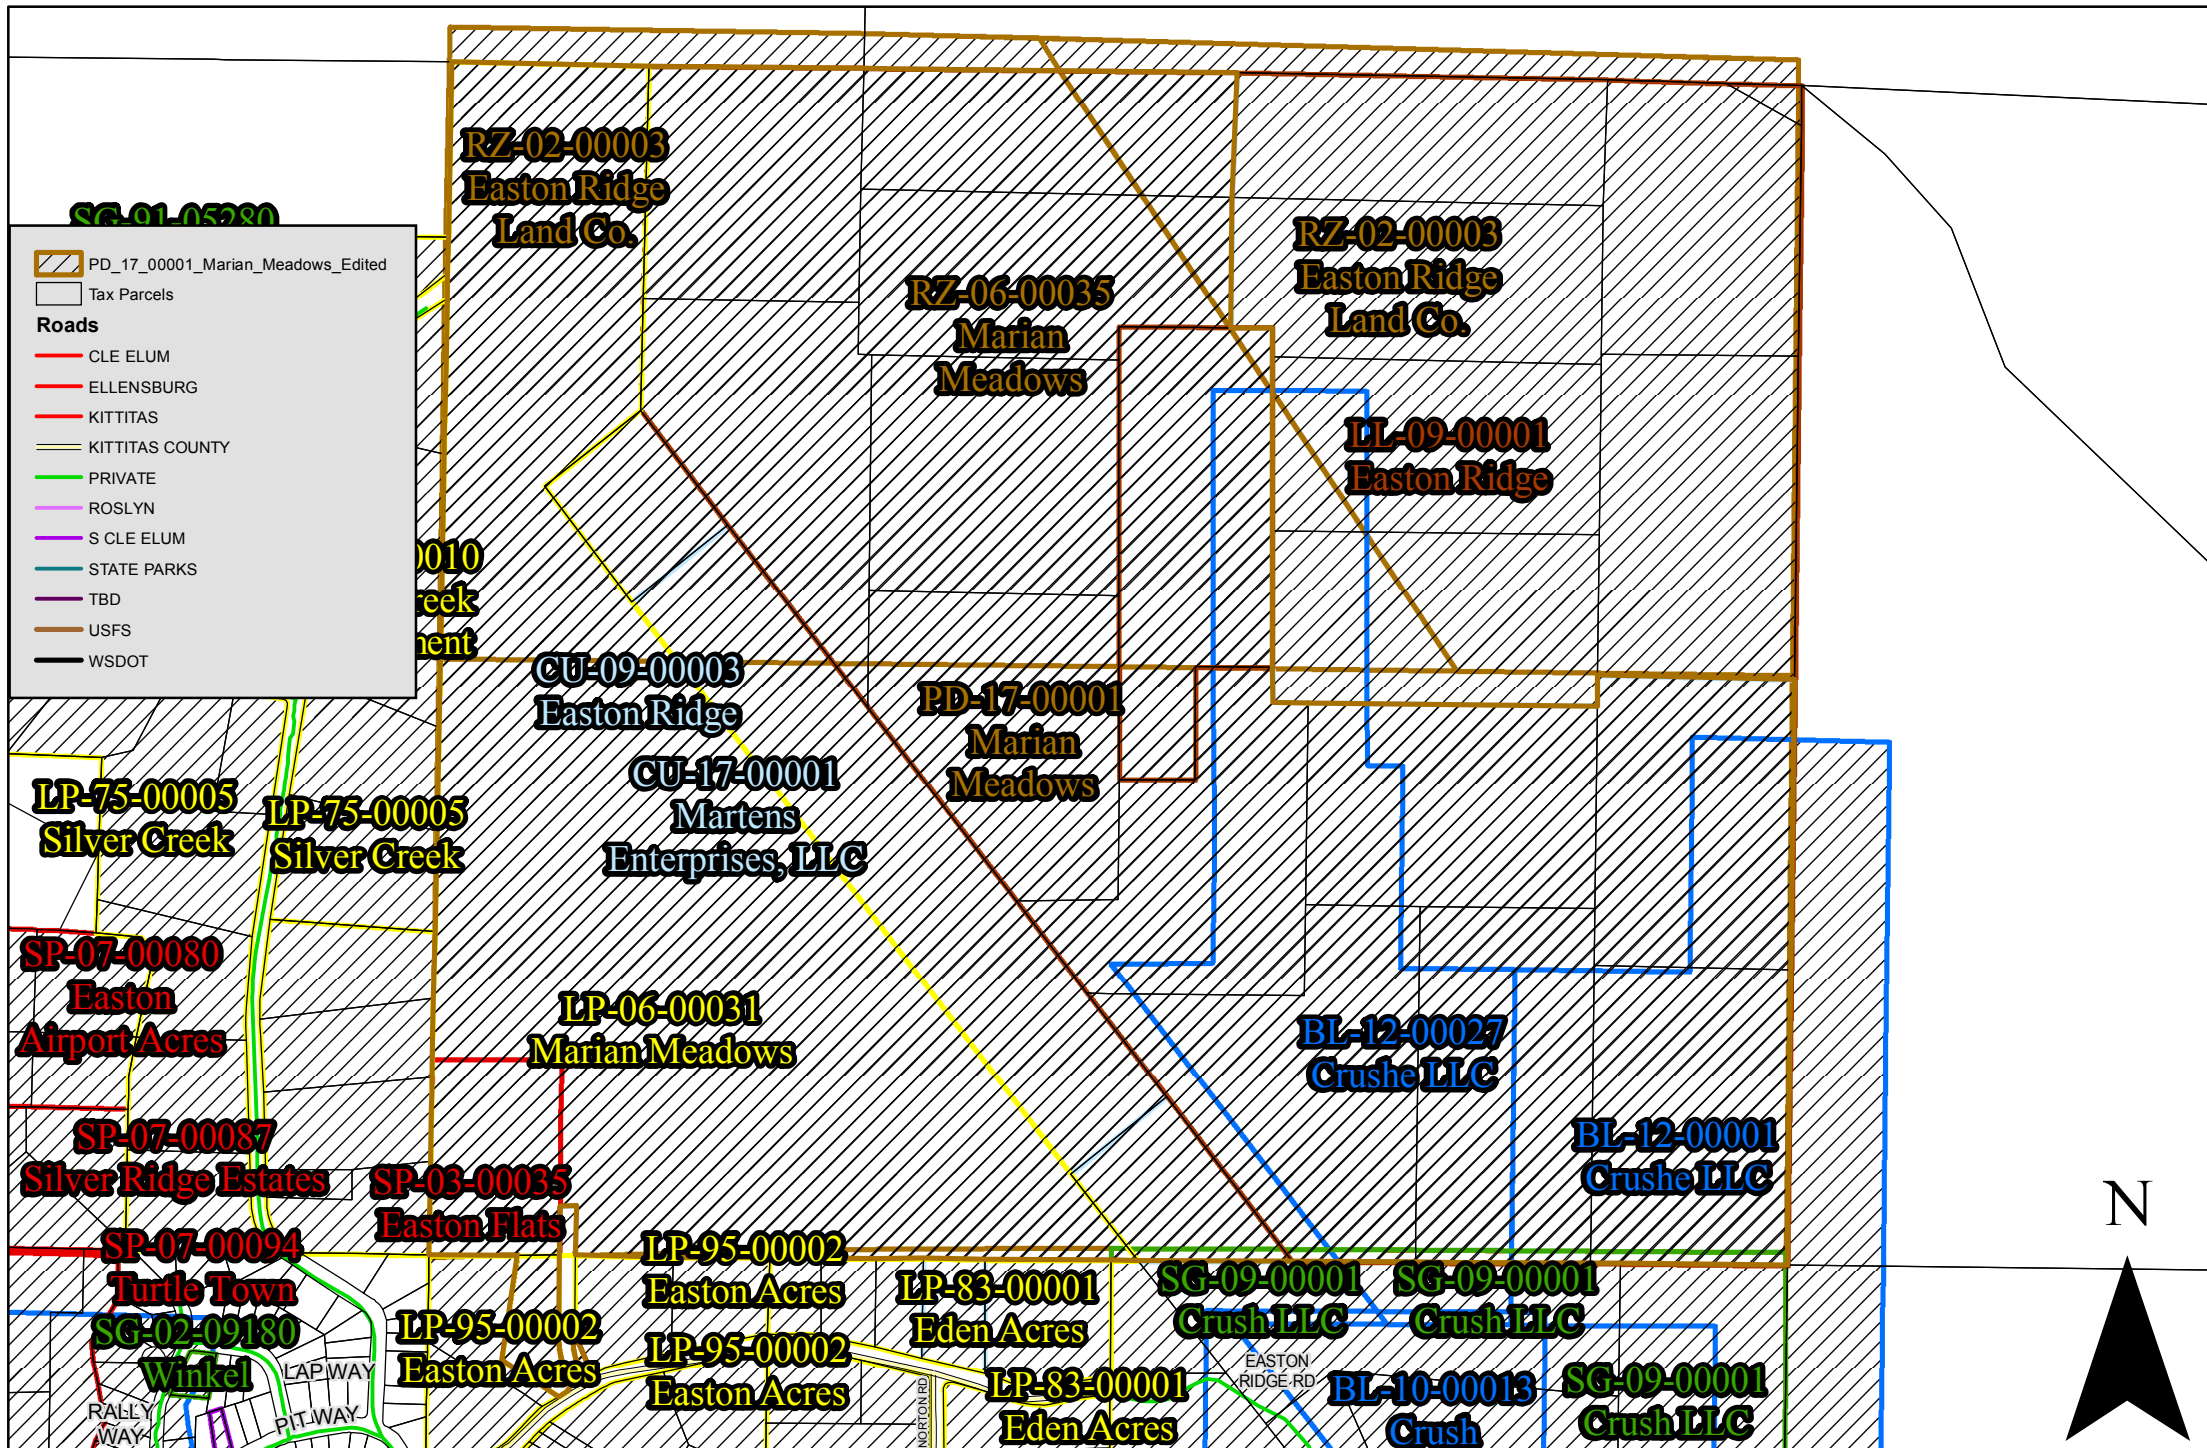

# DV-19-00001 Marian Meadows

1:9,000

Land Use Projects